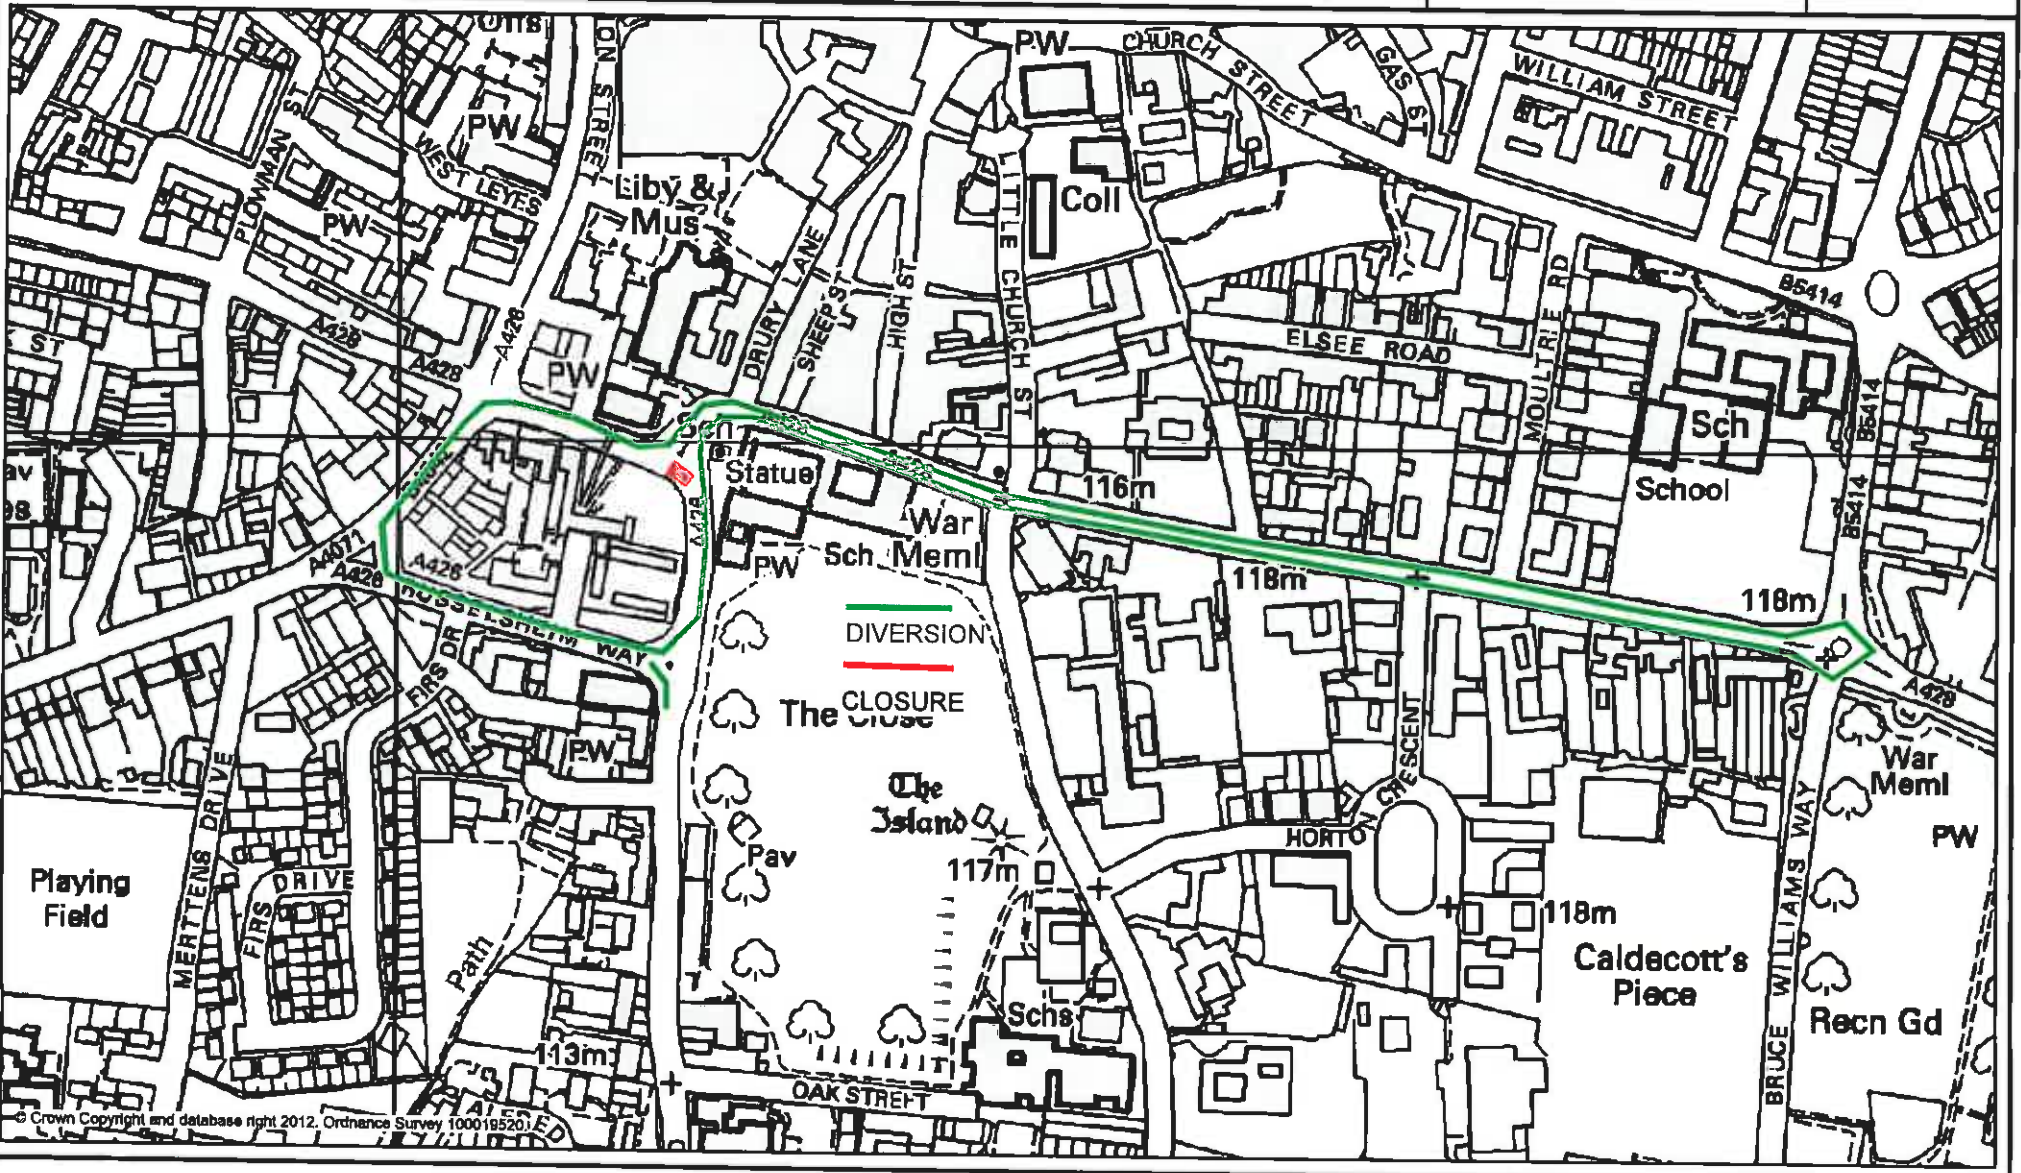

ROAD CLOSURE FEBRUARY 13 2012

SEABROOK/BLOXHAM

Ref. No.:

Drawn by:

Date: 03/01/2012

Scale: 1:3395

WARWICK STREET RUGBY

ROAD CLOSURE 19 FEBRUARY

Ref. No.:

Drawn by:

Date: 06/01/2012

Scale: 1:4434

© Crown Copyright and database right 2012. Ordnance Survey 1000185201

THOMPSONS LANE BRAMCOTE

ROAD CLOSURE 20, 21 FEBRUARY 2012

Ref. No.:

Drawn by:

Date: 06/01/2012

Scale: 1:5250

amcote

© Crown Copyright and database right 2012. Ordnance Survey 100019520.