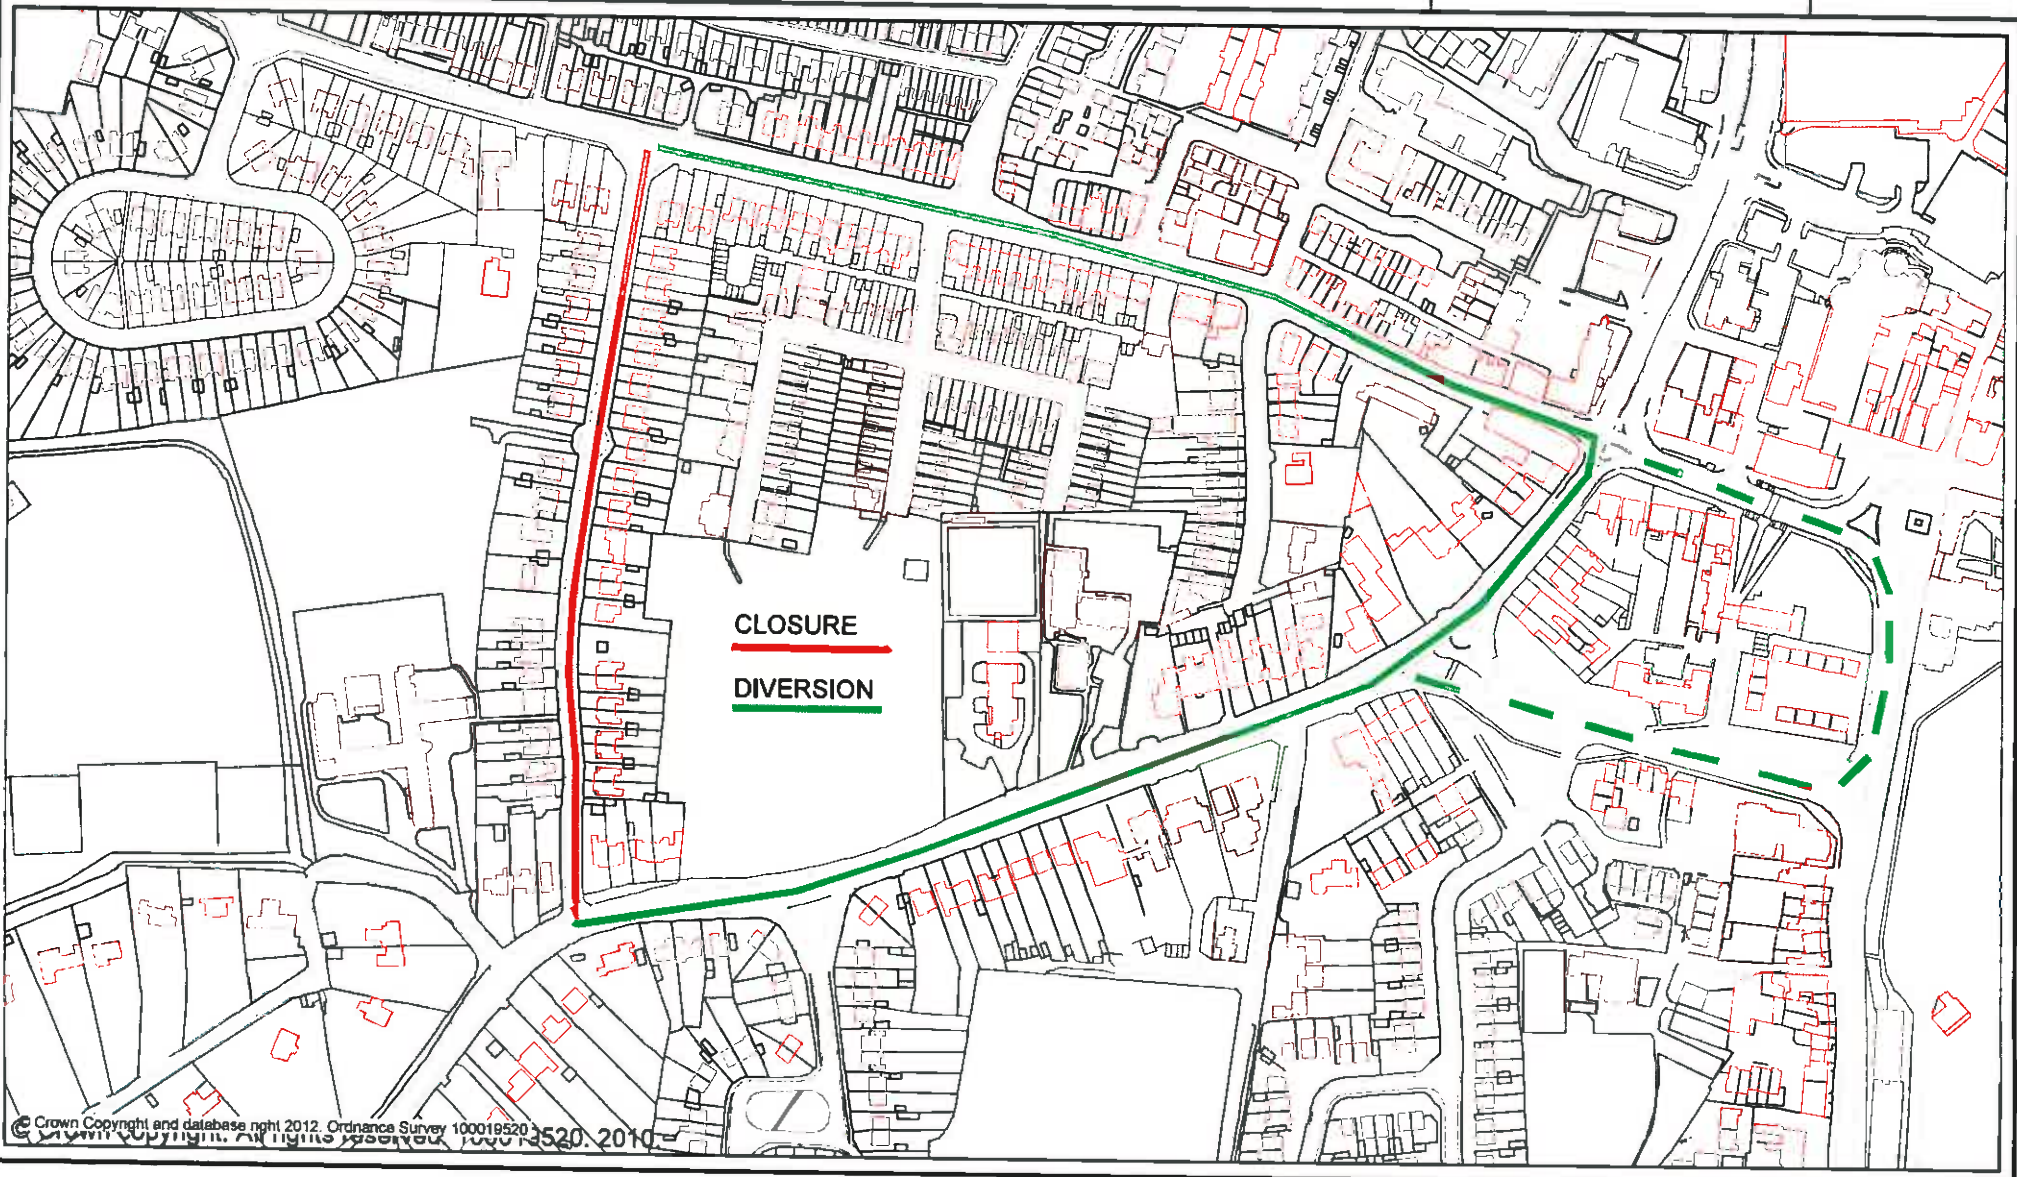

ROAD CLOSURE FEBRUARY 13 2012

SEABROOK/BLOXHAM

Ref. No.:

Drawn by:

Date: 03/01/2012

Scale: 1:3395

WARWICK STREET RUGBY

ROAD CLOSURE 19 FEBRUARY

Ref. No.:

Drawn by:

Date: 06/01/2012

Scale: 1:4434

© Crown Copyright and database right 2012. Ordnance Survey 1000185201

THOMPSONS LANE BRAMCOTE

ROAD CLOSURE 20, 21 FEBRUARY 2012

Ref. No.:

Drawn by:

Date: 06/01/2012

Scale: 1:5250

amcote

© Crown Copyright and database right 2012. Ordnance Survey 100019520.