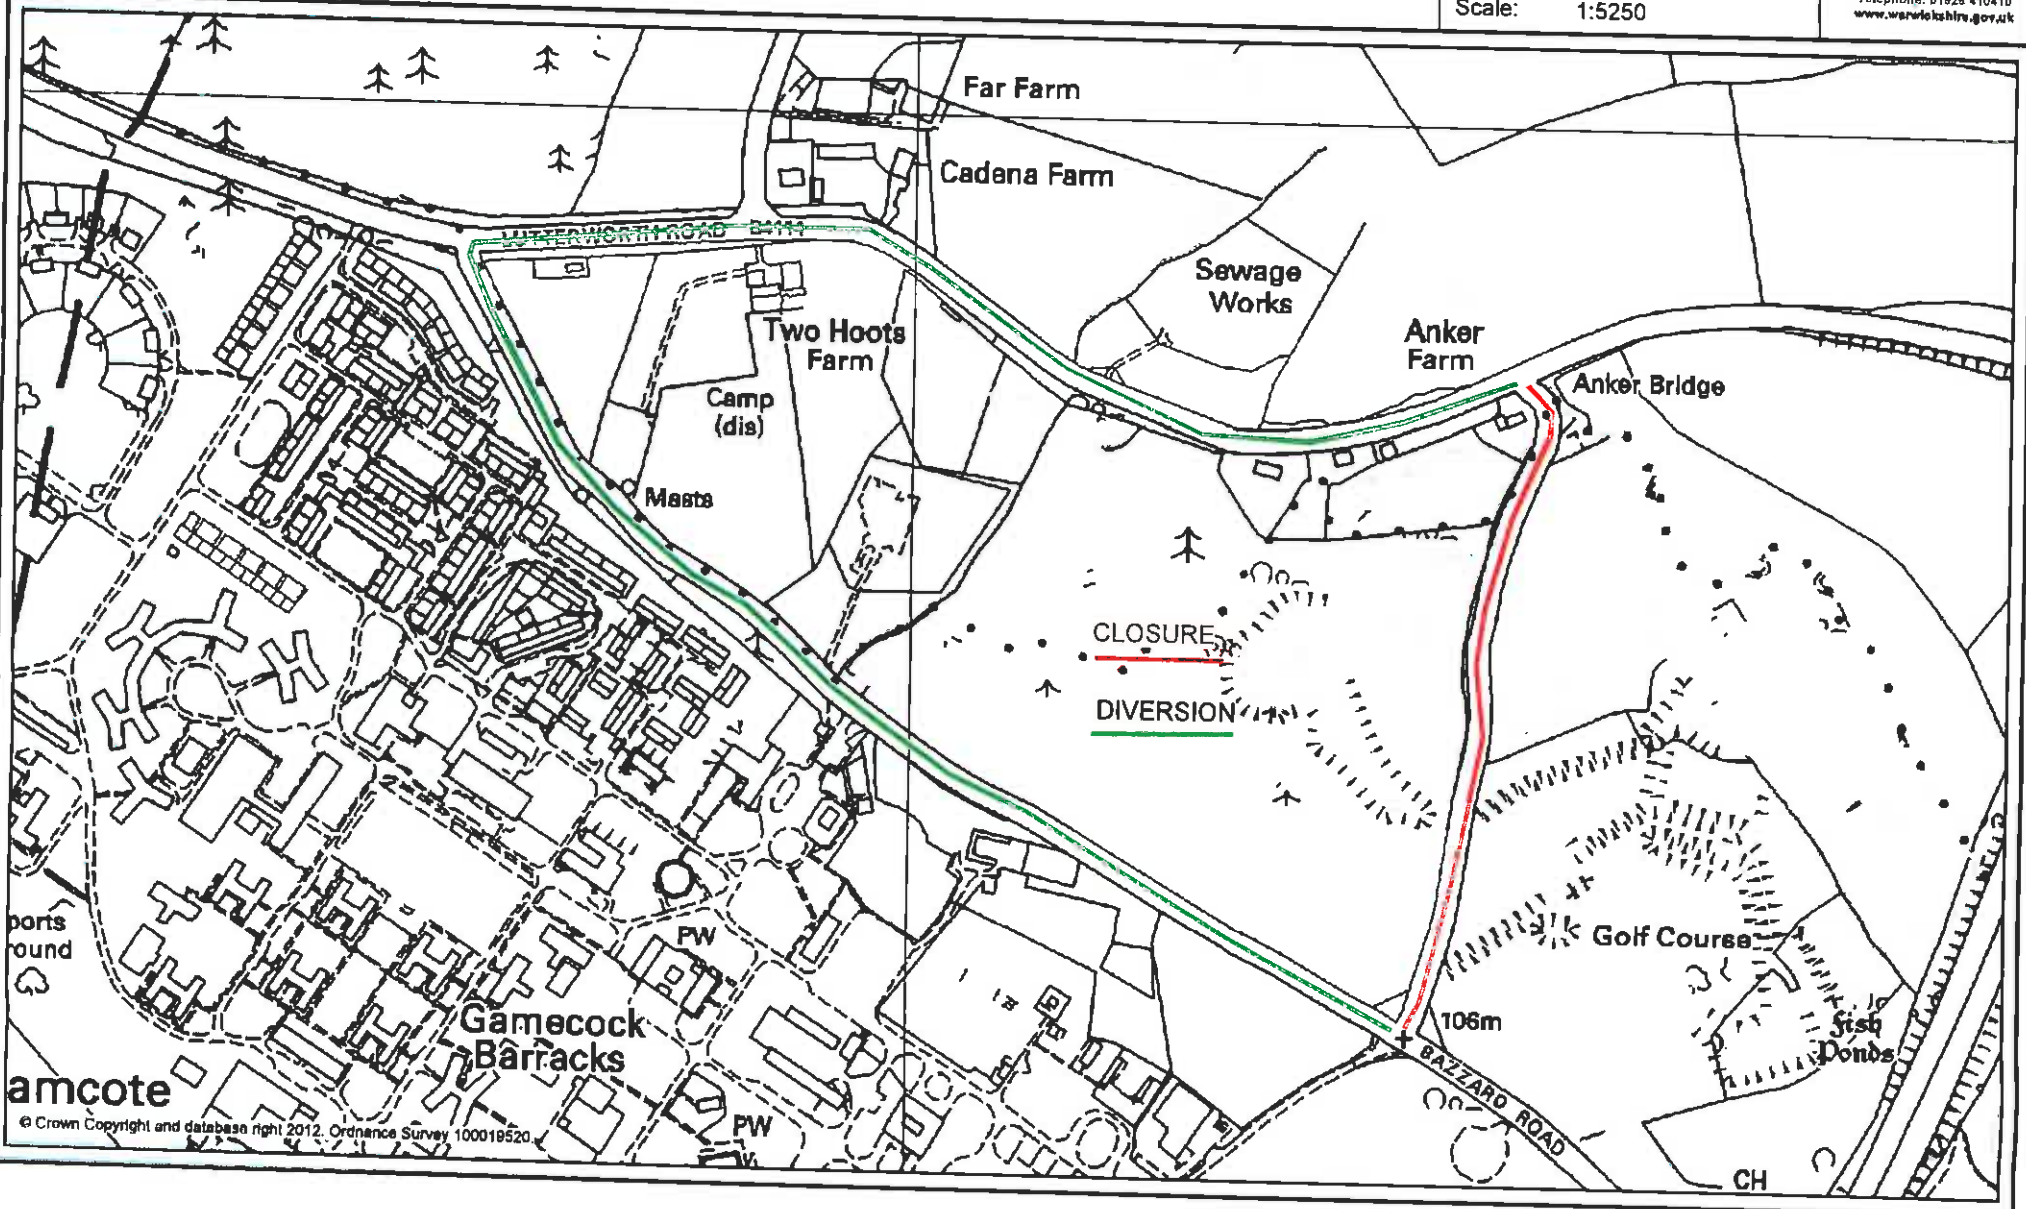

Ref. No.:

Drawn by:

Date: 06/01/2012

Scale: 1:4434

© Crown Copyright and database right 2012. Ordnance Survey 1000185201

THOMPSONS LANE BRAMCOTE

ROAD CLOSURE 20, 21 FEBRUARY 2012

Ref. No.:

Drawn by:

Date: 06/01/2012

Scale: 1:5250

amcote

© Crown Copyright and database right 2012. Ordnance Survey 100019520.